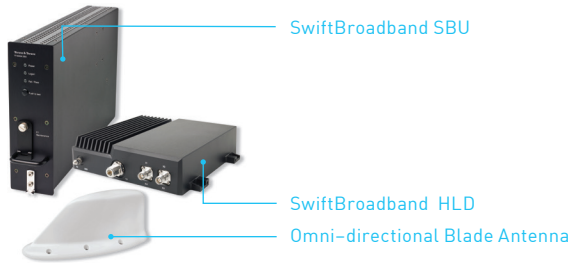

The Aviator 200 makes SwiftBroadband service practical and affordable for smaller aircraft.

A COMPLETE AIRBORNE COMMUNICATIONS SOLUTION FOR SMALLER AIRCRAFT

- Service coverage in multiple regions around the world
- Lightweight, compact, and affordable
- Ideal for light jets and turboprop aircraft
- Send email and access the Internet using your laptop or smartphone
- Data rates up to 200 kbps
- High quality voice service using integrated corded or cordless cabin handsets
- Simultaneous voice and data
- Wired or wireless connections
- Available fully integrated with Gogo Biz[®] Inflight Internet Service
- Powered by the latest generation of Inmarsat satellites

Aviator 200

Global connectivity for light jets and turboprops

FLEXIBLE DATA RATES. SUPERIOR VOICE QUALITY. NO COMPROMISES

Gogo Business Aviation's SwiftBroadband data rates are based purely on the number of Megabytes (MB's) transferred each month. With no locked pricing plans and no overage fees, you're simply billed for the amount of data you use each month - and the more you use, the less you pay per MB.